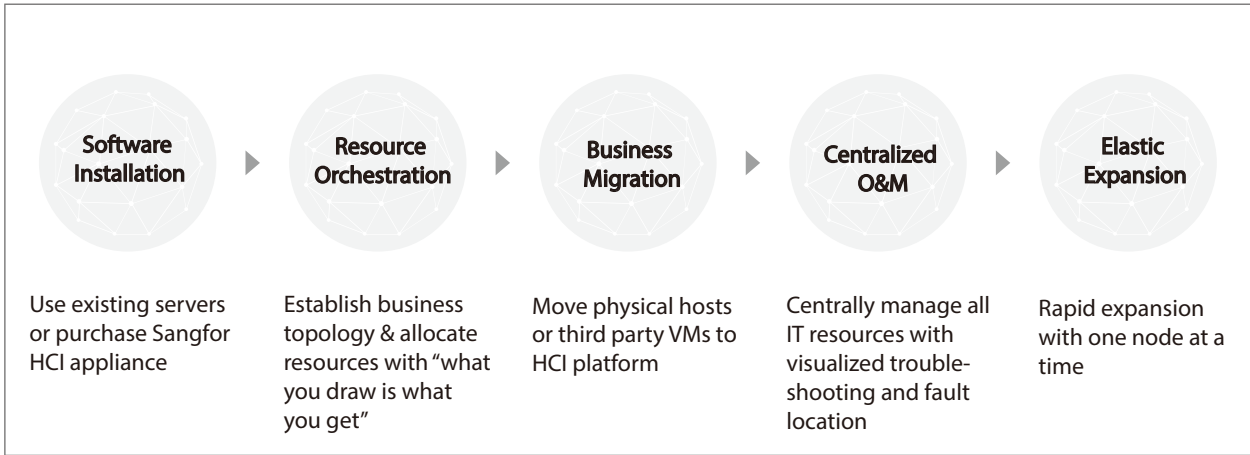

► Solution Design Based on Hyper-Converged Infrastructure

► Before and After Deploying HCI