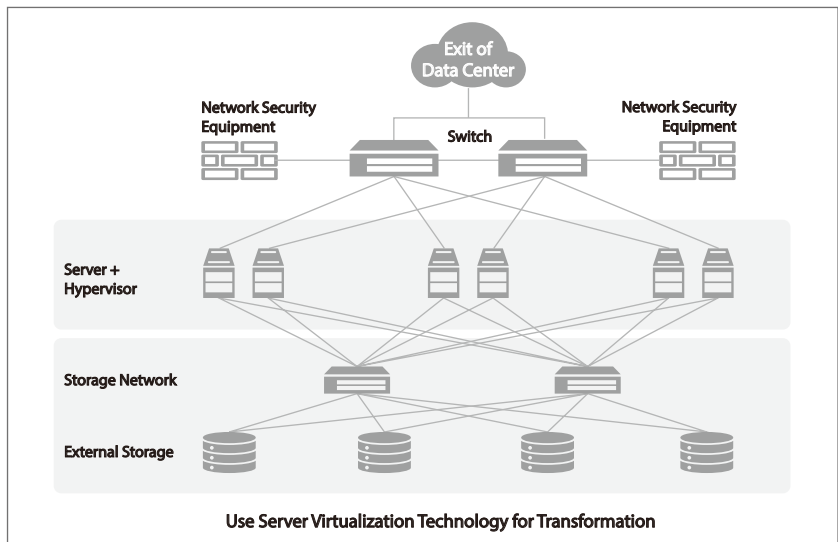

DATA CENTER TRANSFORMATION

with SANGFOR HCI Solution

Demand Analysis of Data Center Transformation

Low Resource Utilization Rate Need Consolidation

Solve problems like space constraints, power consumption, difficulty of IT resource expansion and complexity of multi-layer management through virtualization.