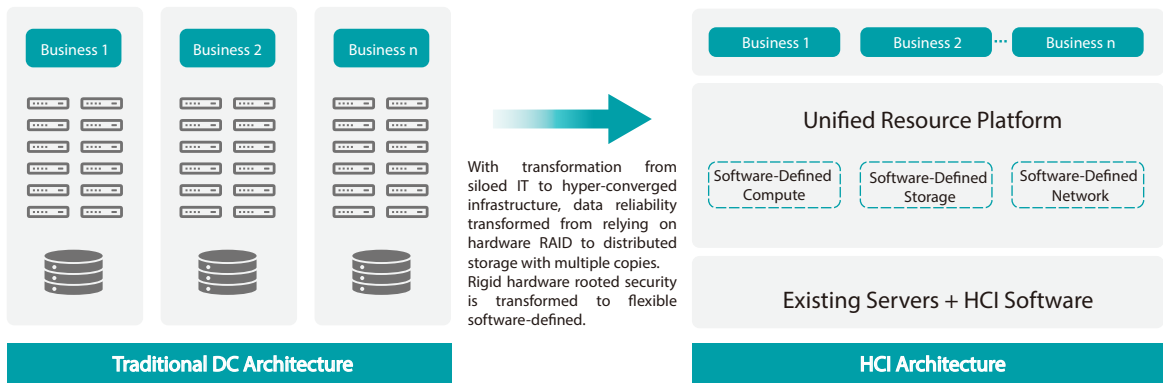

## The Ideal Data Center Transformation Approach

## Data Center Transformation with Sangfor HCI

### ► Sangfor Hyper-Converged Infrastructure

Sangfor HCI deeply integrates compute, storage, network and network functions (security & optimization) into a standard x86 server by virtualization technology, forming a standardized HCI unit. Through a WEB management platform, multiple HCI units are integrated into the data center as a whole IT infrastructure and O&M is unified & visualized. As a result, users can create new IT framework that is ultra-simplified and can grow on-demand & evolve smoothly.

► Solution Design Based on Hyper-Converged Infrastructure

► Before and After Deploying HCI

Analysis of Solution Advantages and Values

<p><b>40%</b></p> <p><b>Maximum Protection for IT Investment</b></p> <p>Making full use of existing server hardware, reducing hardware cost by 40% with software defined compute, storage, network and security instead of fragmented and proprietary hardware.</p>	<p><b>60%</b></p> <p><b>Huge Efficiency Improvement for O&amp;M</b></p> <p>Professional migration tool &amp; drawable topology cut 50% of business downtime and 60% of operation &amp; management workload through centralized management and visualized fault detection.</p>	<p><b>One Cloud Management Platform</b></p> <p><b>Adapting to Cloud Evolution</b></p> <p>Only one cloud management platform needed to create a full cloud data center without any architectural change.</p>
---	---	---