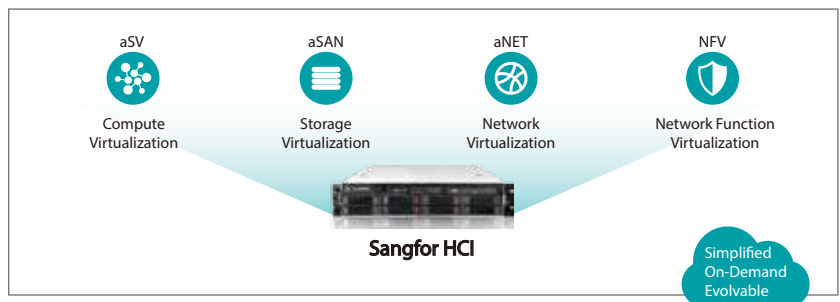

#### Resource Bottleneck Need Expansion

Solve the problem of capacity and performance shortage by purchasing large amount of server, networking, storage and security hardware devices.

## Problems and Challenges Faced by Traditional Transformation Approach

## The Ideal Data Center Transformation Approach

### ► Sangfor Hyper-Converged Infrastructure

Sangfor HCI deeply integrates compute, storage, network and network functions (security & optimization) into a standard x86 server by virtualization technology, forming a standardized HCI unit. Through a WEB management platform, multiple HCI units are integrated into the data center as a whole IT infrastructure and O&M is unified & visualized. As a result, users can create new IT framework that is ultra-simplified and can grow on-demand & evolve smoothly.