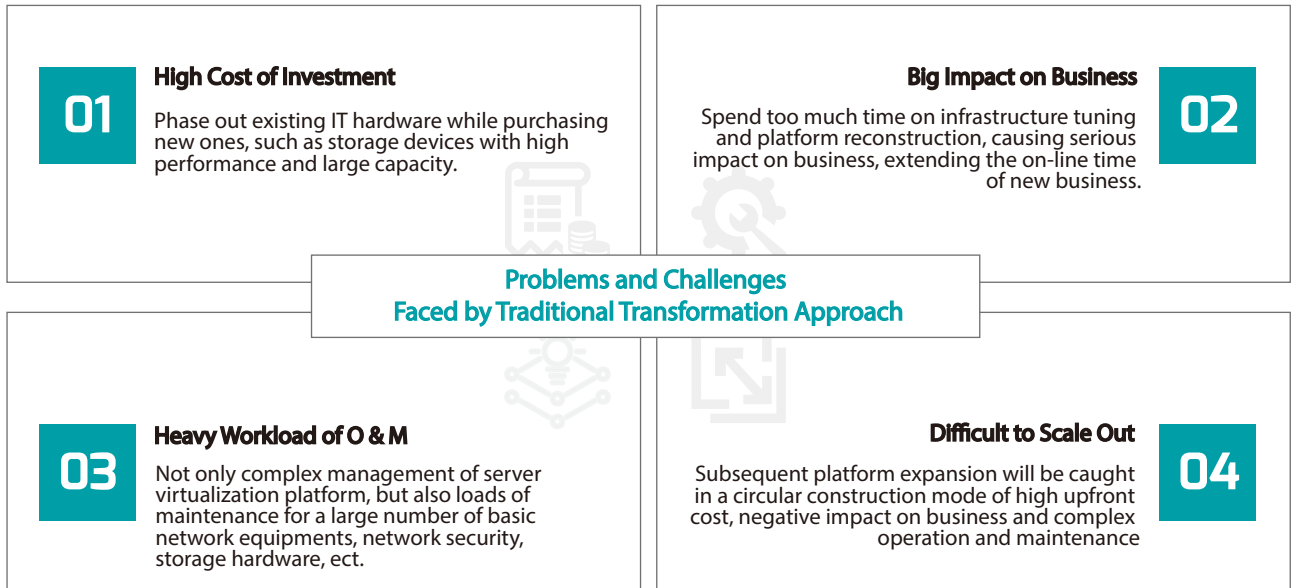

Problems and Challenges Faced by Traditional Transformation Approach