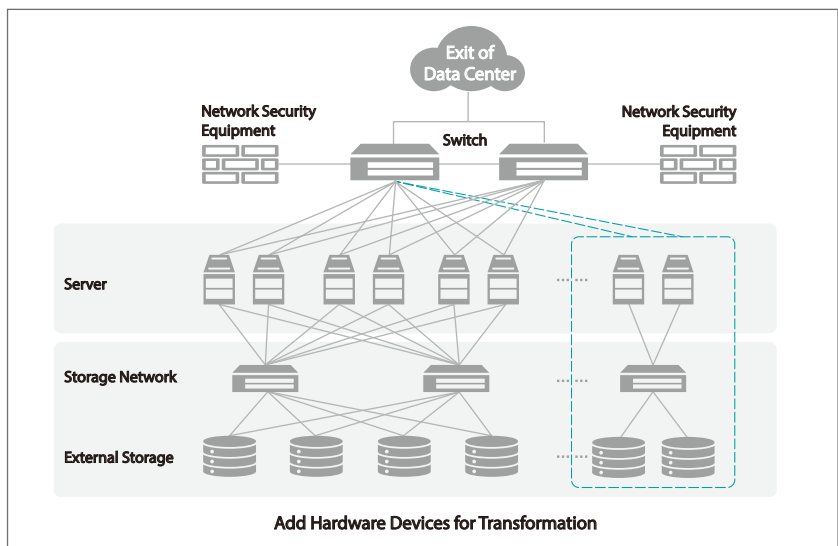

Resource Bottleneck Need Expansion

Solve the problem of capacity and performance shortage by purchasing large amount of server, networking, storage and security hardware devices.